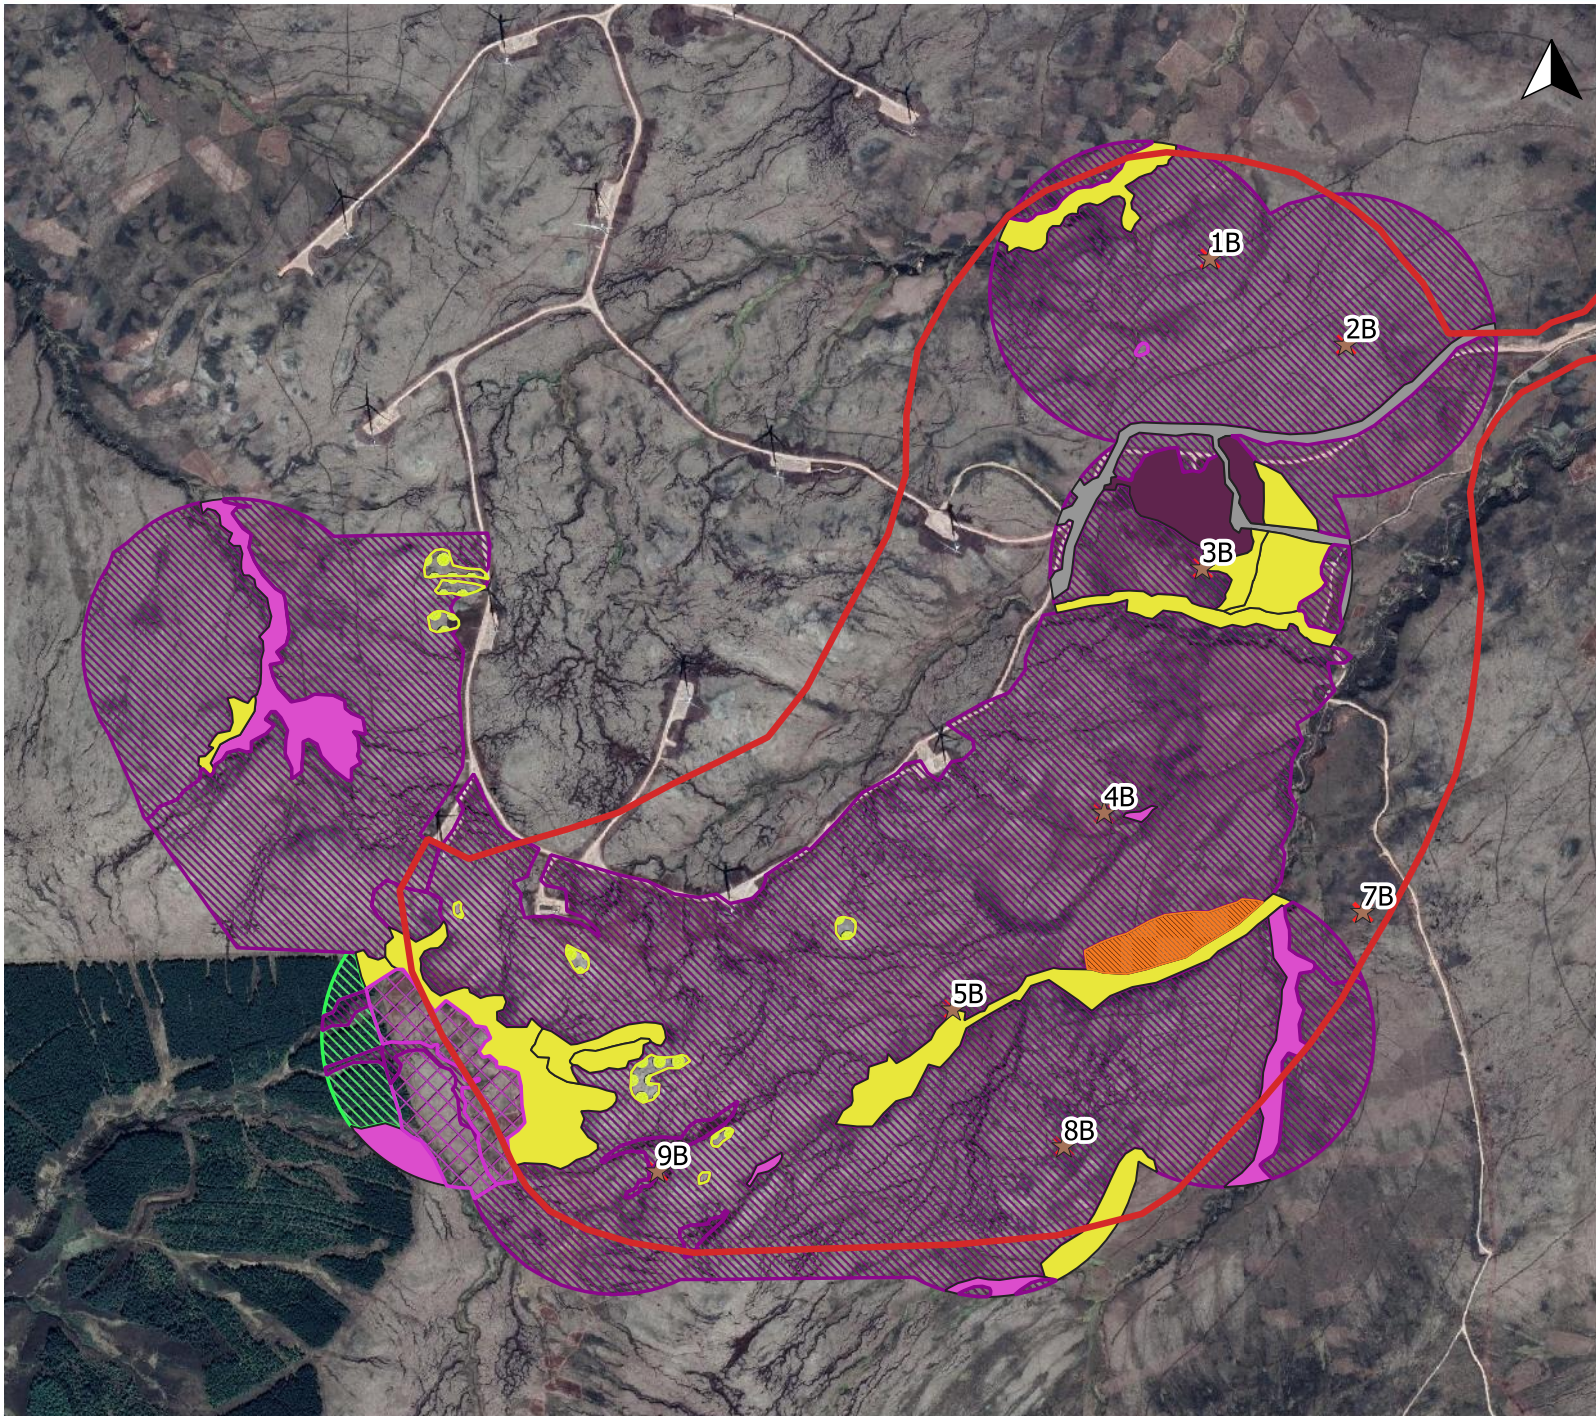

Figure 5.2: Phase 1 Habitat Map

Legend		
	Acid dry Heath	
	Acid Flush	
	Bare Ground	
	Dry Modified Blanket Bog	
	Lichen Heath	
	Bare Peat	
	Plantation Conifer Woodland	
	Wet Modified Blanket Bog	
	Wet Heath	
	Proposed Turbine Location	
Title Phase 1 Habitat Map		
Project Tom na Clach		
Sources BSG Ecology, NatureScot		
Date 16.03.2021	Page - Scale 0.1 0.2 km	Drawn HB