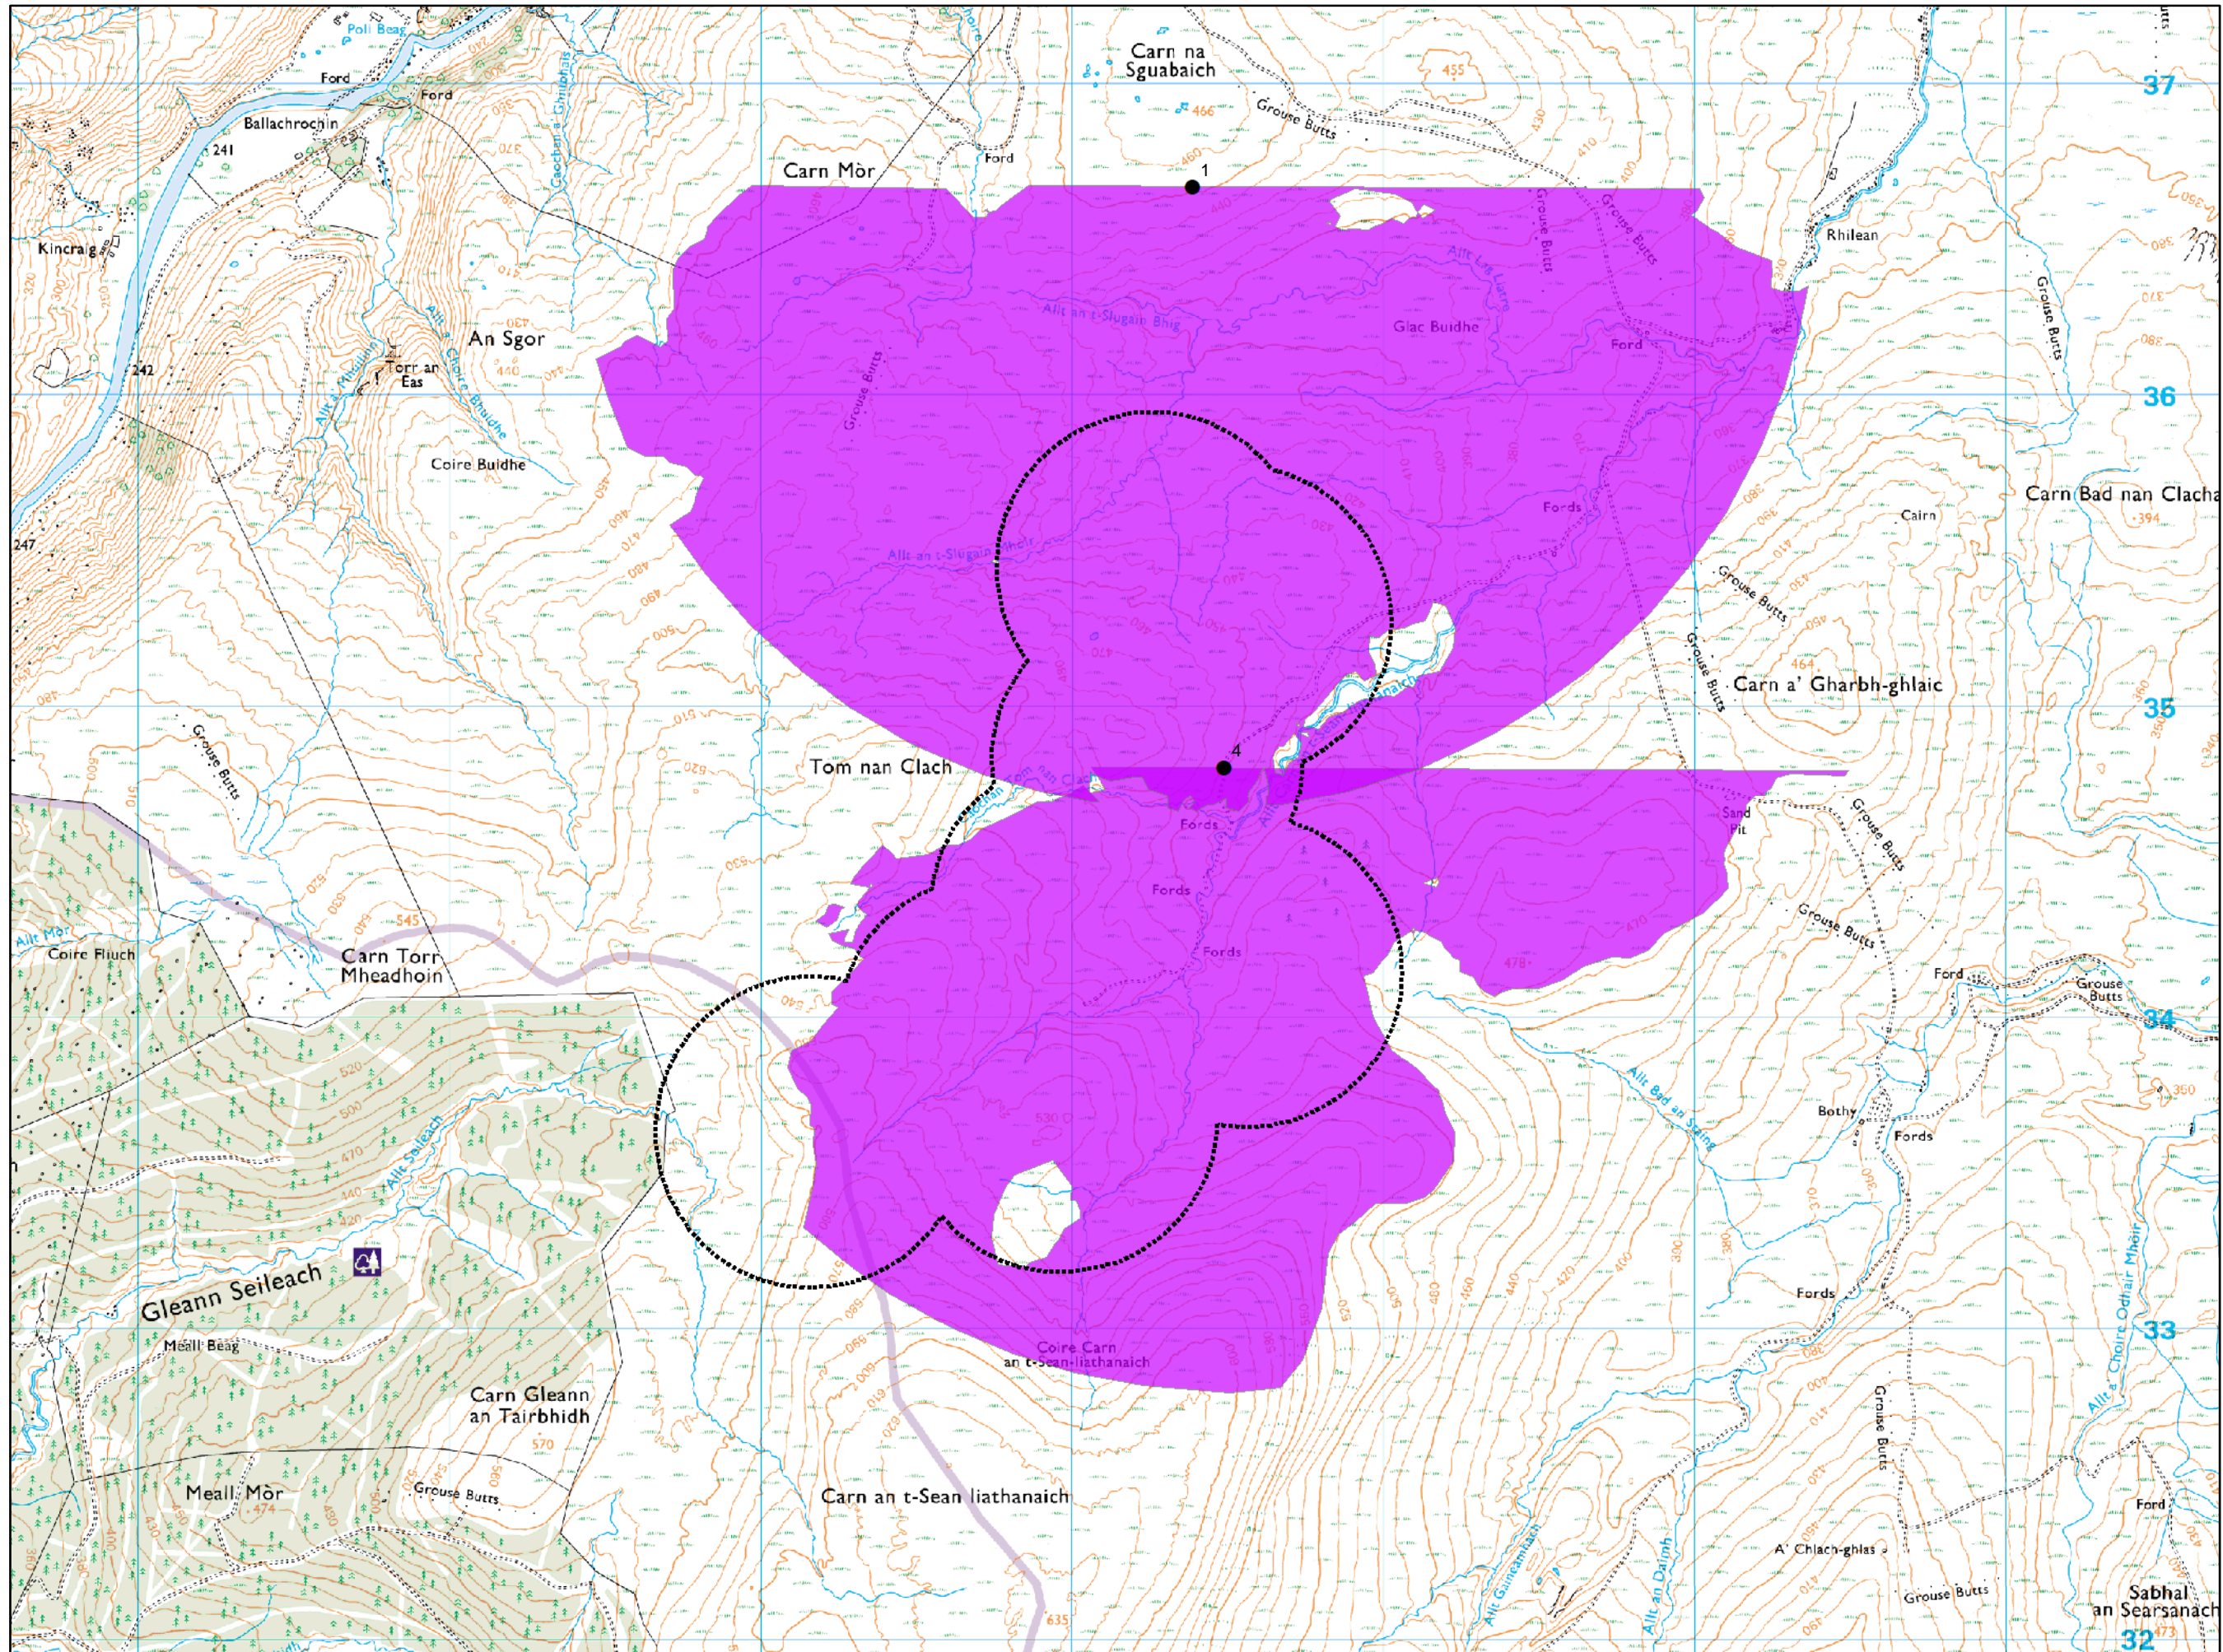

Figure 6.6: April 2018 to March 2019 Vantage Points and Viewsheds

Legend:

- Flight Activity Survey Area
- Vantage point
- Viewshed

Title:
April 2018 to March 2019
Vantage Points and Viewsheds

Project:
Tom na Clach Wind Farm
Extension

Source:
© Crown copyright and database
rights 2021. Ordnance Survey
0100031673

Client:
Infinergy

Drawn by: DS	Checked: BU
Date: 10/03/2021	Figure: 6.6
Scale: 0 0.1 0.2 0.4 Kilometres	Revision No: 1

INFINERGY

nrp NATURAL RESEARCH
PROJECTS LIMITED