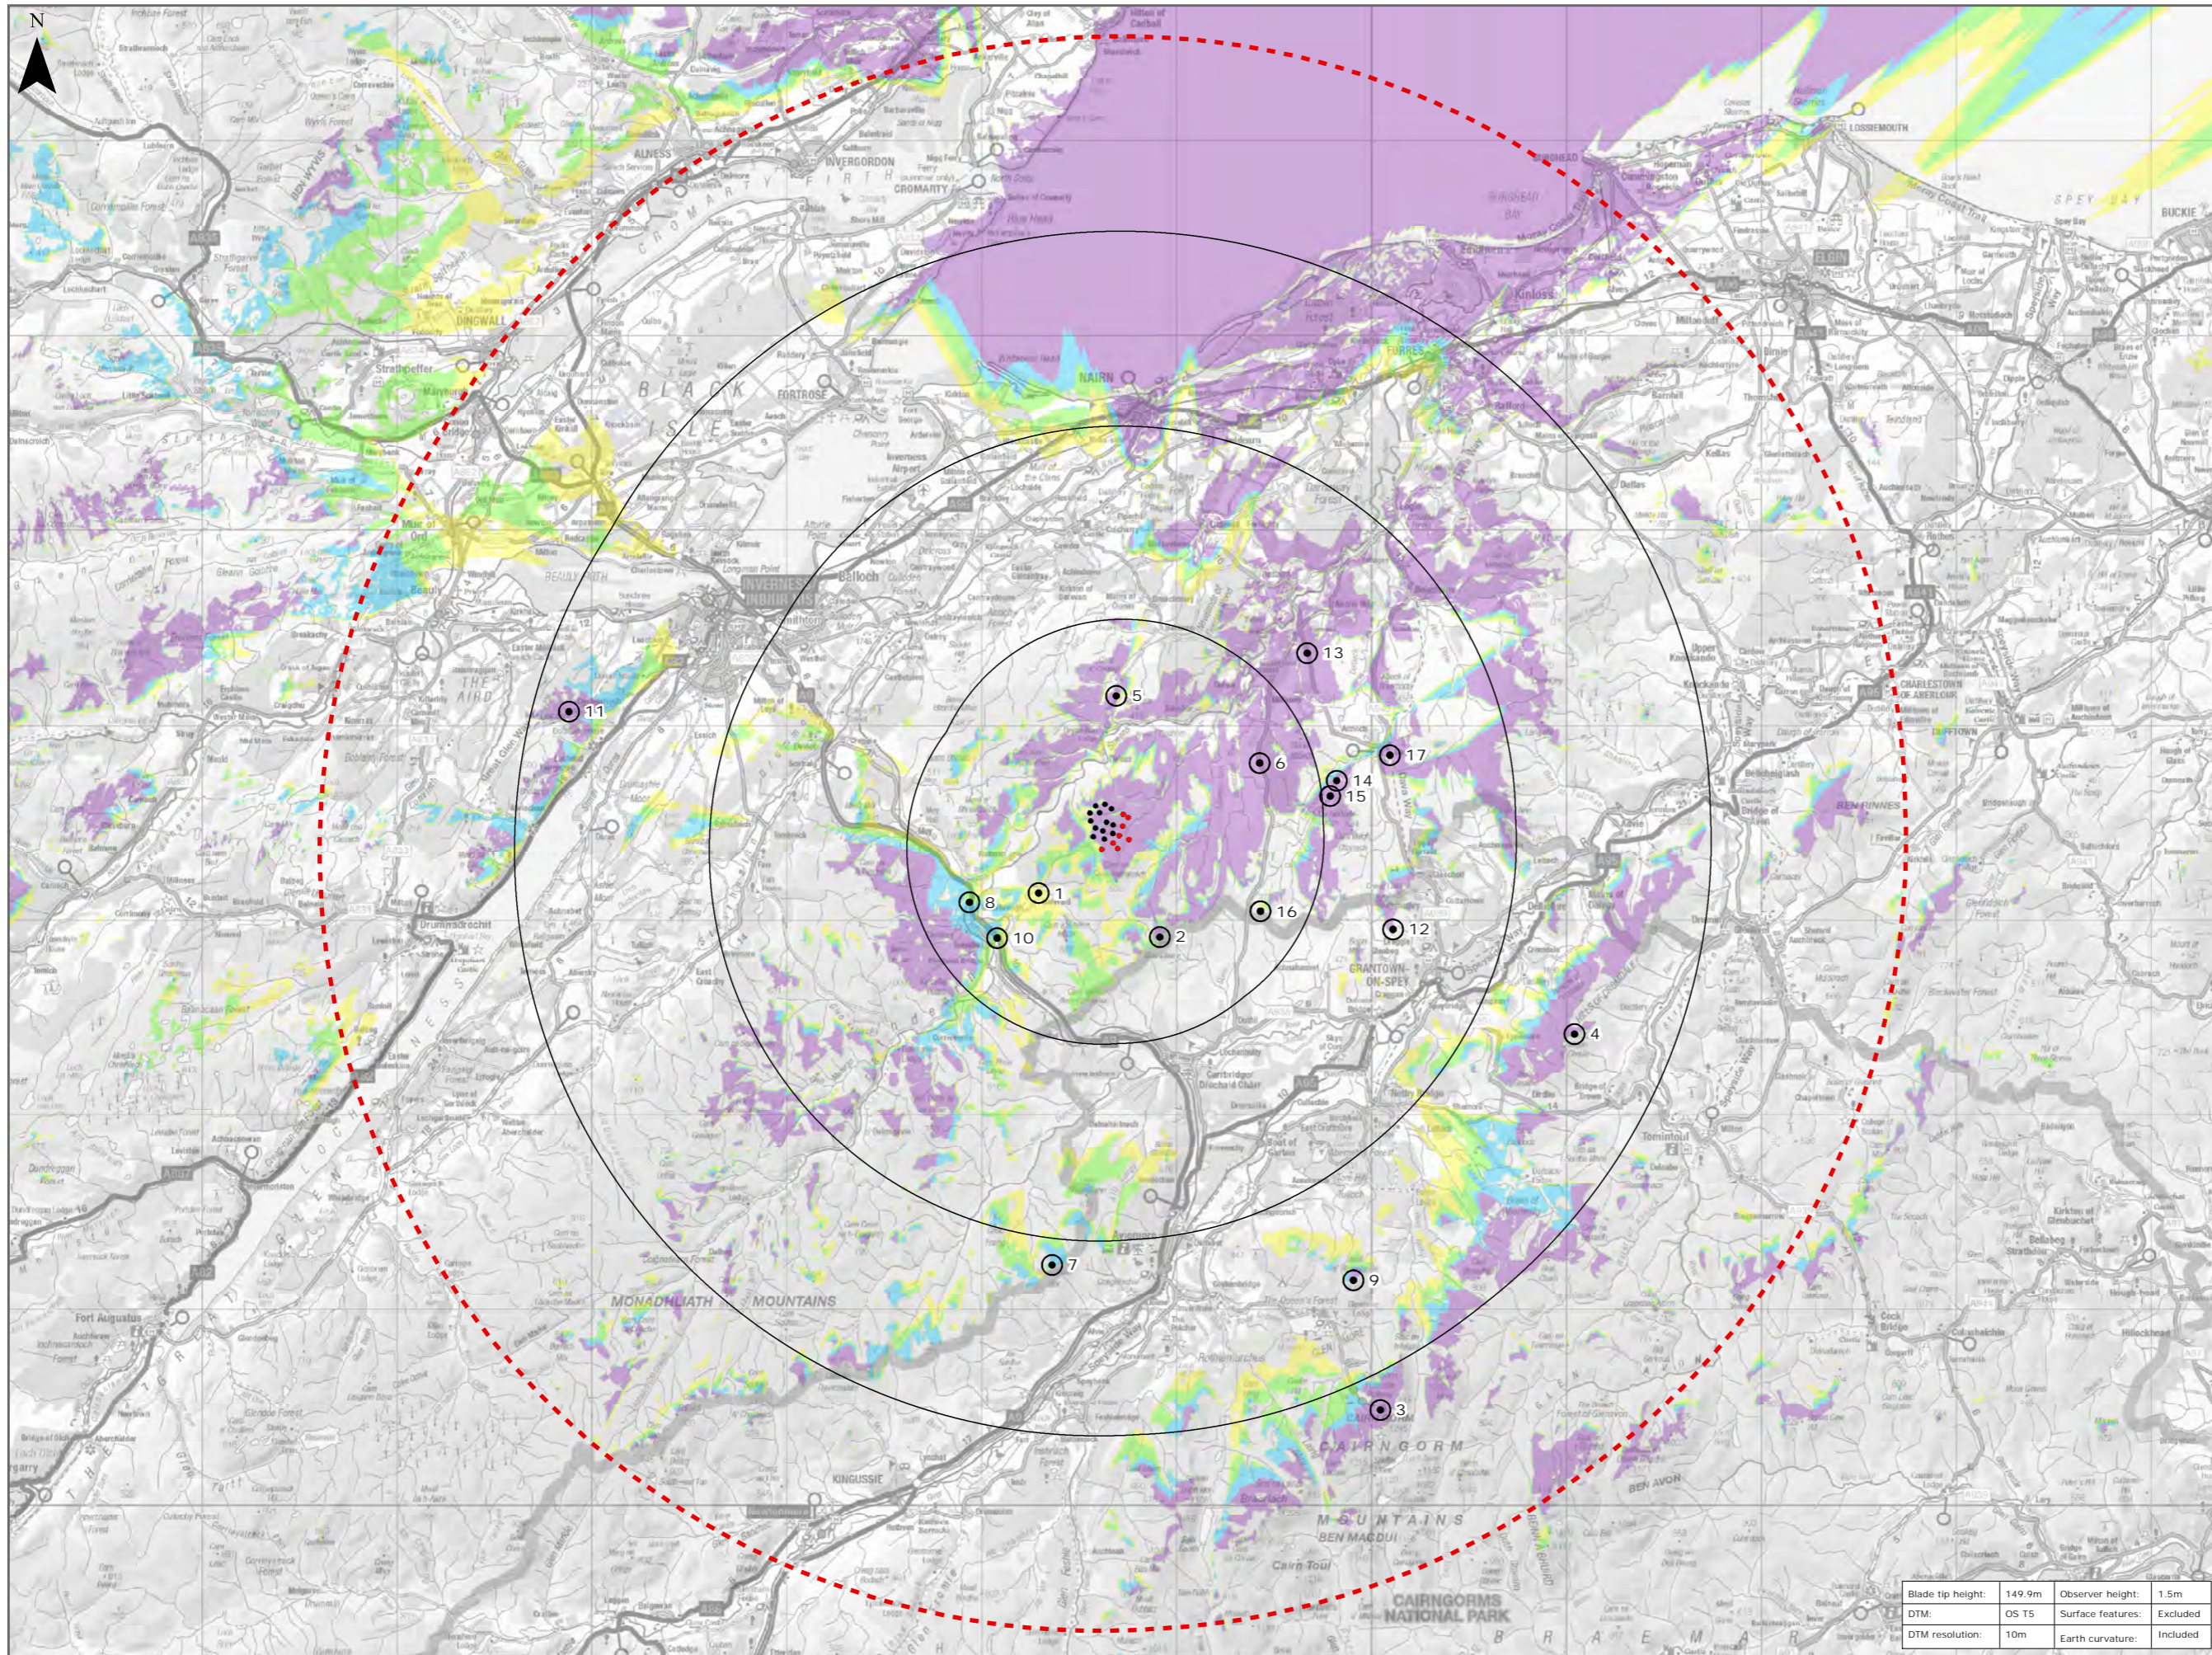

Figure 7.3: Blade Tip ZTV with Viewpoints

Legend:

- Operational Tom na Clach Turbines
- Proposed Turbines
- 10km Distance Radii
- 40km Study Area

Blade Tip ZTV
No. of Theoretically Visible Turbines

- 1 - 2
- 3 - 4
- 5 - 6
- 7 - 8

○ Viewpoint

- 1 - Balvraid Lodge
- 2 - Carn Glas-Choire
- 3 - Ptarmigan Lodge
- 4 - Creagan a Chaise, Hills of Cromdale
- 5 - Minor Road north of Drynachan
- 6 - B9007 near Lochindorb
- 7 - Geal Charn Mor, Monadhliath
- 8 - A9 north of Tomatin Junction
- 9 - Meall a Bhuachaille
- 10 - A9 River Findhorn Bridge
- 11 - Blackfold, near Dochgarroch
- 12 - Gorton Hill
- 13 - A939 at Milestone
- 14 - Shore Road Lochindorb 1
- 15 - Shore Road Lochindorb 2
- 16 - Creag Ealraich
- 17 - Dava Way

Title:
Blade Tip ZTV with Viewpoints

Tom na Clach
Wind Farm Extension

Source:
© Crown copyright and database rights 2021
Ordnance Survey 0100031673.

Client: Infinergy

Drawn by: LA	Checked: JP
-----------------	----------------

Date: 11/03/2021	Figure: 7.3
---------------------	----------------

Scale: 0 2.5 5 km	Revision No: 4
-------------------------	-------------------

Blade tip height:	149.9m	Observer height:	1.5m
DTM:	OS T5	Surface features:	Excluded
DTM resolution:	10m	Earth curvature:	Included