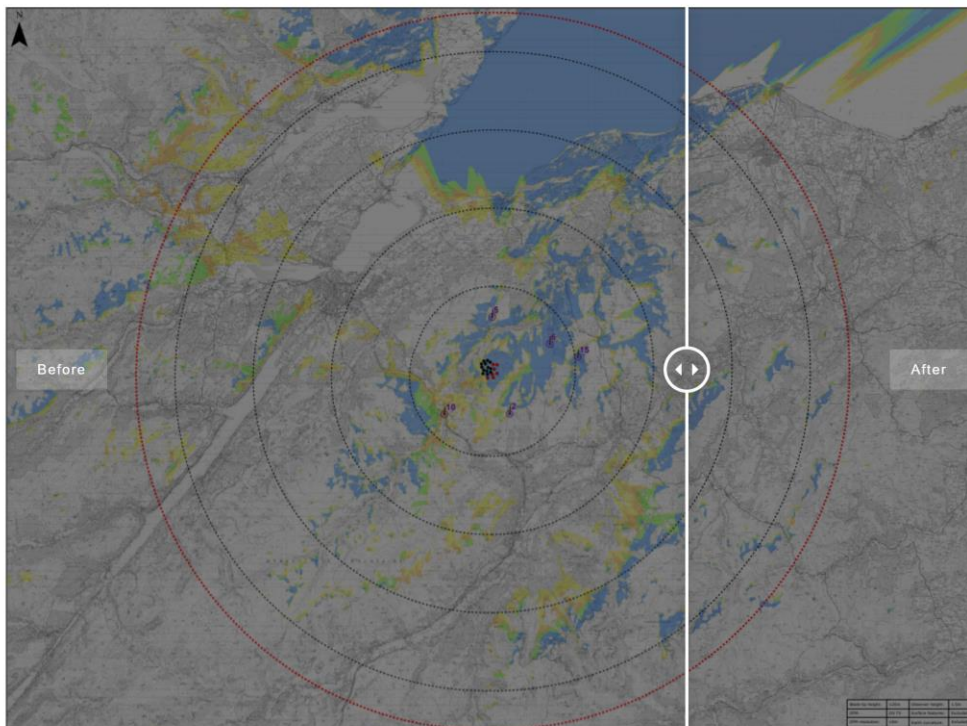

Zone of Theoretical Visibility (ZTV)

Here you can compare the ZTV of the operational Tom nan Clach Wind Farm with the proposed ZTV using a slider tool. If you are having trouble view the slider or wish to view it in greater details, the PDF versions below can also be downloaded.

[Operational Wind Farm](#)

[Proposed Extension](#)