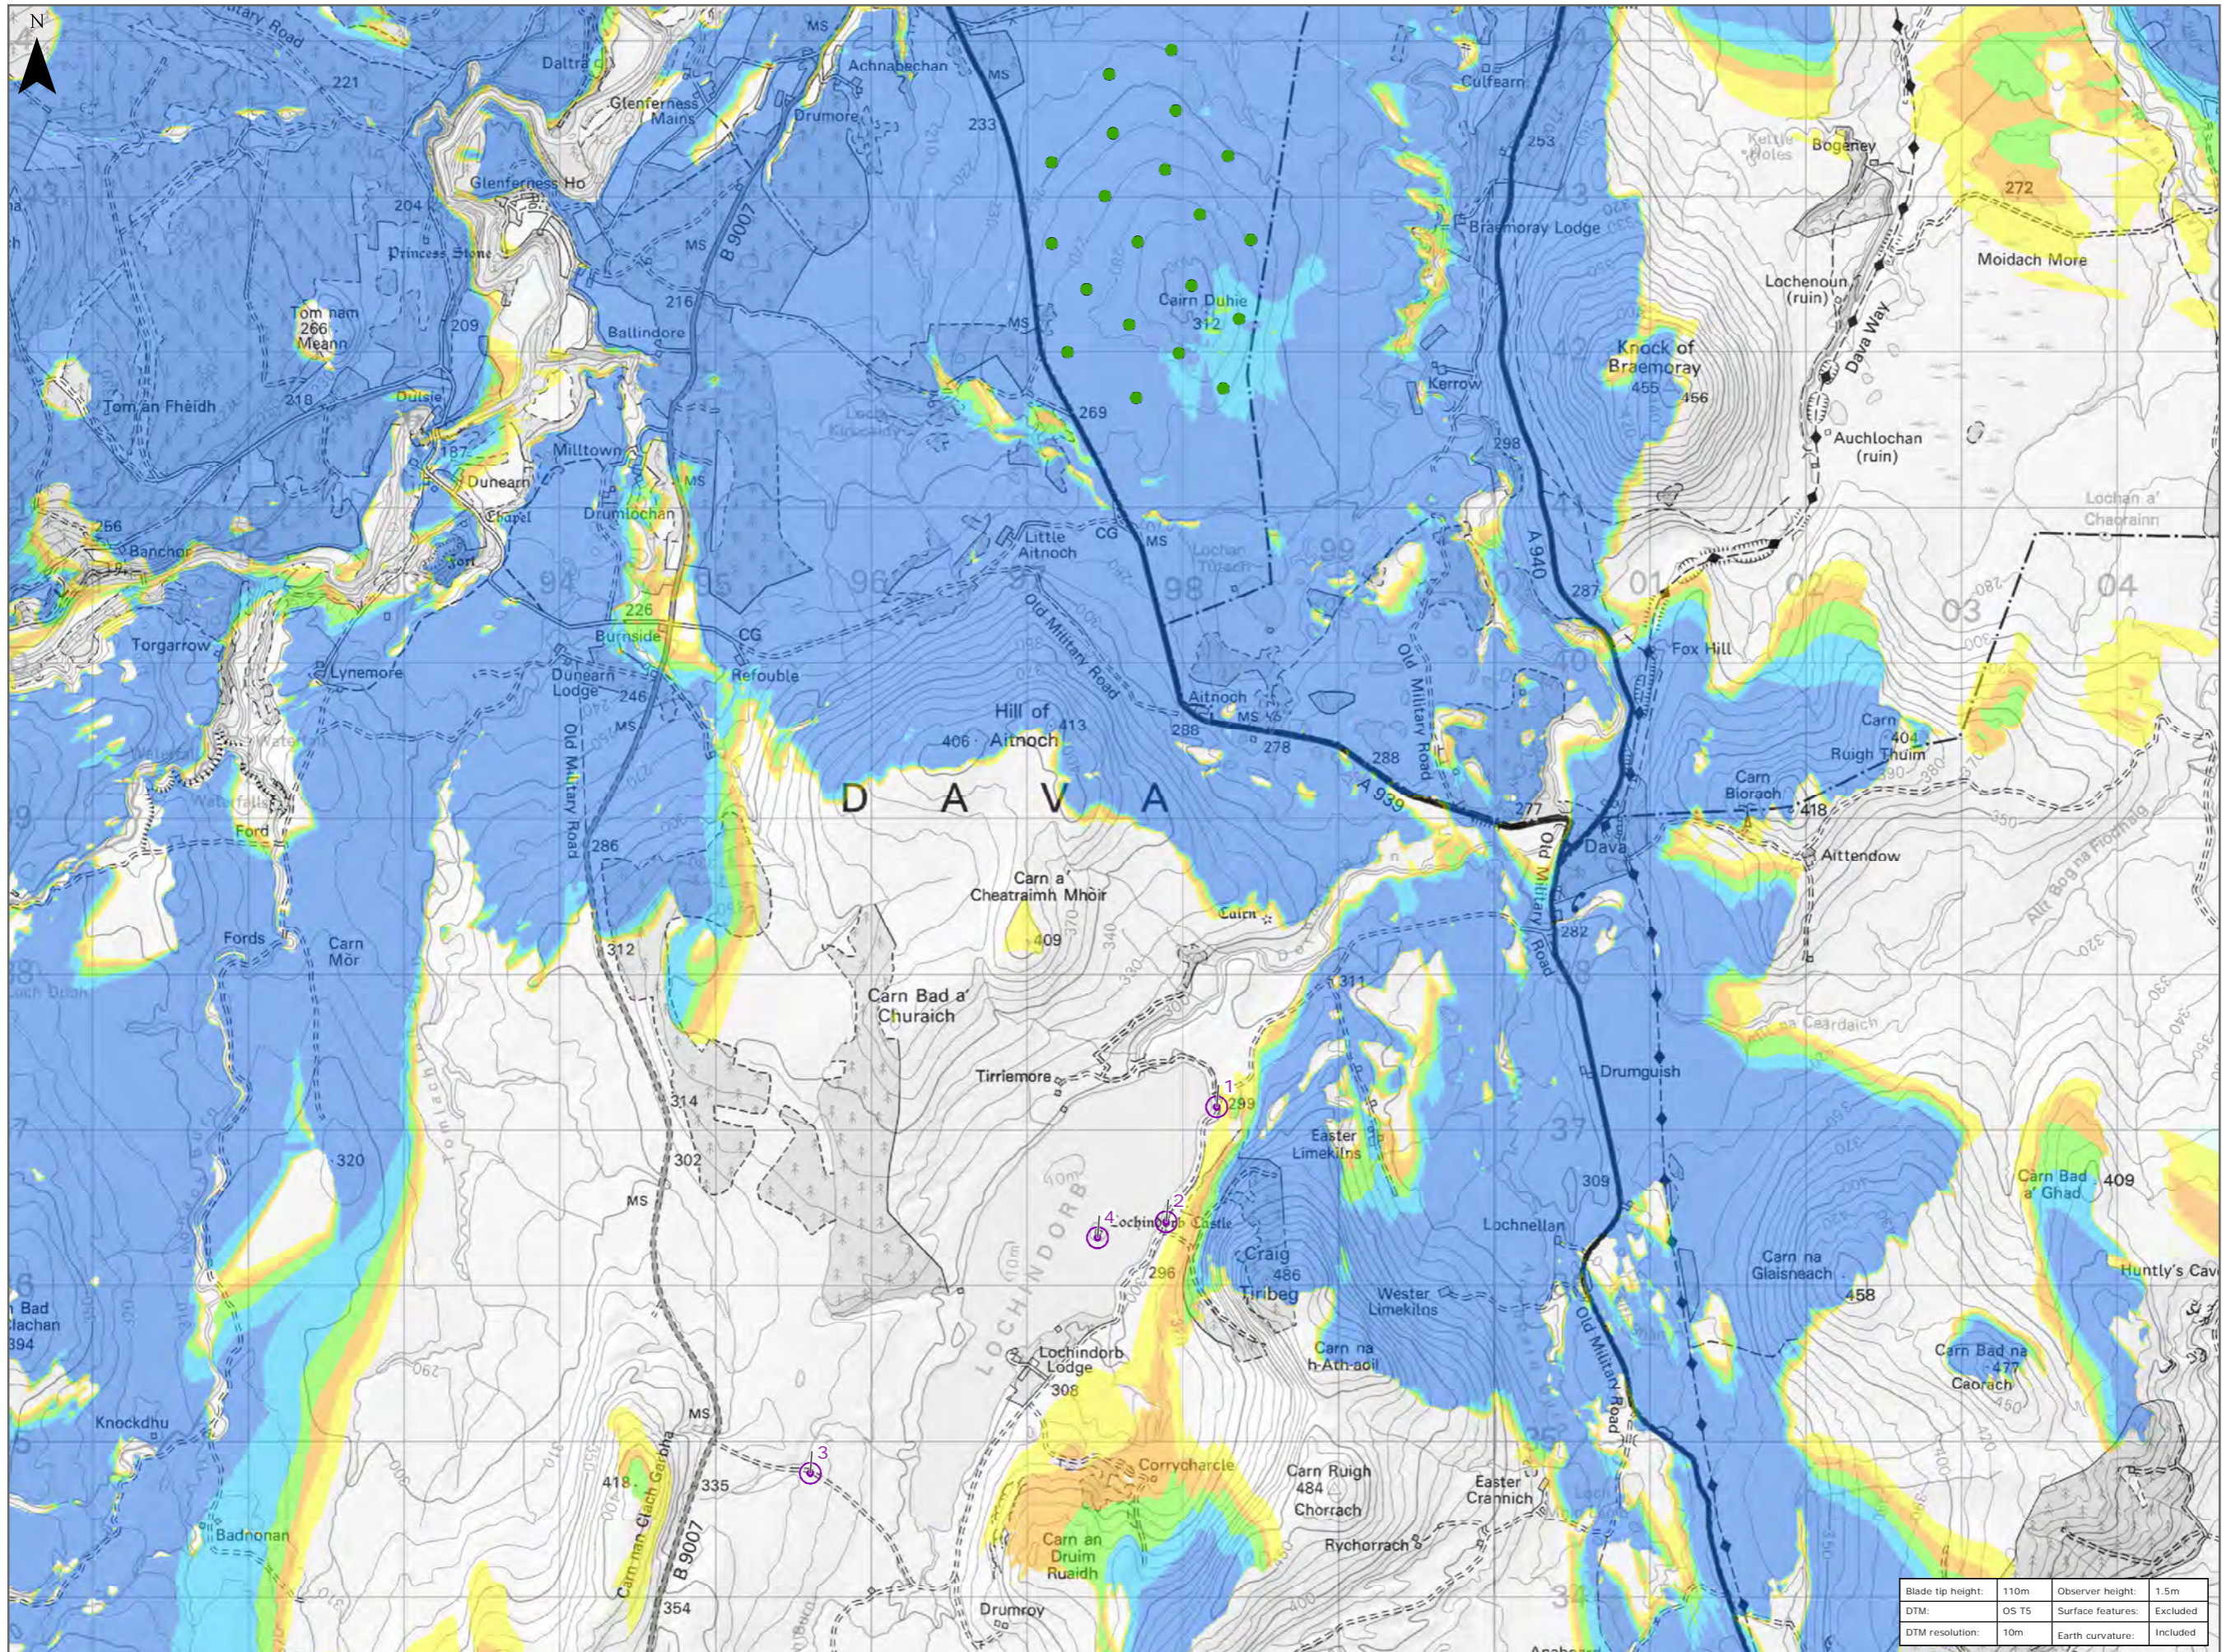

Figure 10.4 Cairn Duhie Blade Tip ZTV

Legend:

- Consented Cairn Duhie Turbine

Blade Tip ZTV

No. of Theoretically Visible Turbines

- 1 - 4
- 5 - 8
- 9 - 12
- 13 - 16
- 17 - 20

Cultural Heritage Viewpoint

- Shore Road Lochindorb 1
- Shore Road Lochindorb 2
- Minor road southwest of Lochindorb
- Lochindorb Castle

Title: Cairn Duhie Blade Tip ZTV

Tom na Clach Wind Farm Extension

Source: Contains OS data © Crown copyright and database right (2021). © Crown copyright. All rights reserved (2021). Ordnance Survey Licence 0100031673

|                        |                            |
|------------------------|----------------------------|
| Blade tip height: 110m | Observer height: 1.5m      |
| DTM: OS T5             | Surface features: Excluded |
| DTM resolution: 10m    | Earth curvature: Included  |