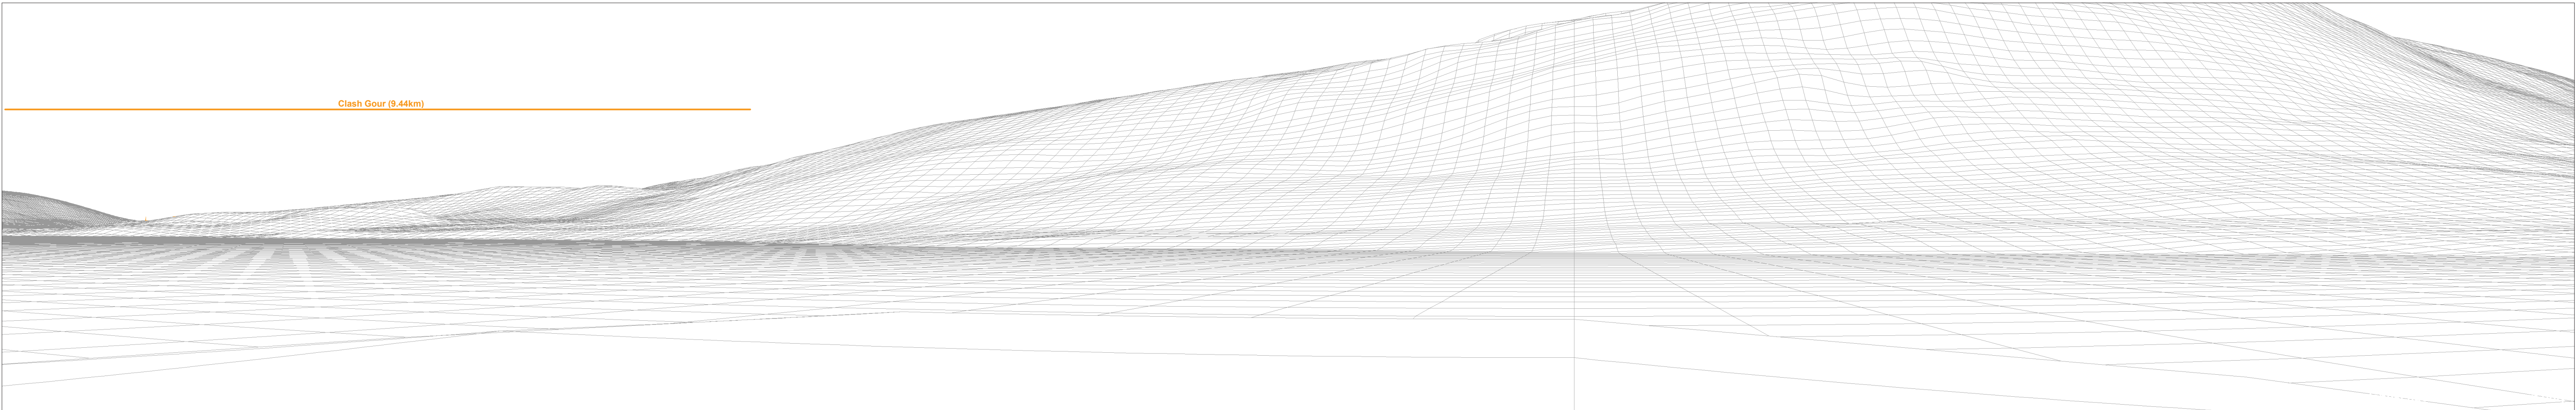

Wireline drawing

OS reference: 297457 E 836310 N
 Eye level: 300.55m AOD
 Direction of view: 260° - 350°
 Nearest turbine: 9.95 km

Horizontal field of view: 90° (cylindrical projection)
 Principal distance: 522 mm

Figure: 10.8a
 CH Viewpoint 4: Lochindorb Castle

Wireline drawing

OS reference: 297457 E 836310 N
 Eye level: 300.55m AOD
 Direction of view: 80° - 170°
 Nearest turbine: 9.95 km

Horizontal field of view: 90° (cylindrical projection)
 Principal distance: 522 mm

Figure: 10.8b
 CH Viewpoint 4: Lochindorb Castle