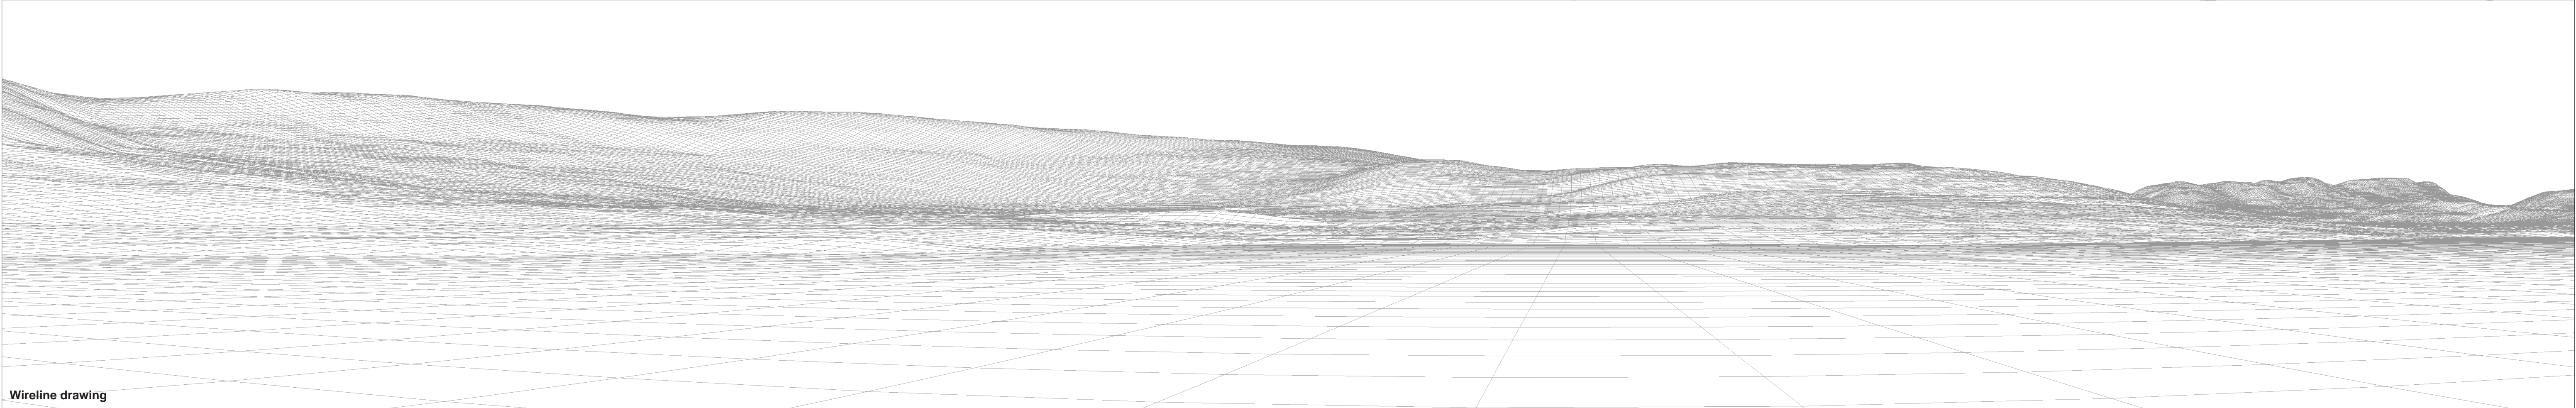

Wireline drawing

OS reference: 297457 E 836310 N
 Eye level: 300.55m AOD
 Direction of view: 260° - 350°
 Nearest turbine: 9.95 km

Horizontal field of view: 90° (cylindrical projection)
 Principal distance: 522 mm

Figure: 10.8a
 CH Viewpoint 4: Lochindorb Castle

Wireline drawing

OS reference: 297457 E 836310 N
 Eye level: 300.55m AOD
 Direction of view: 80° - 170°
 Nearest turbine: 9.95 km

Horizontal field of view: 90° (cylindrical projection)
 Principal distance: 522 mm

Figure: 10.8b
 CH Viewpoint 4: Lochindorb Castle