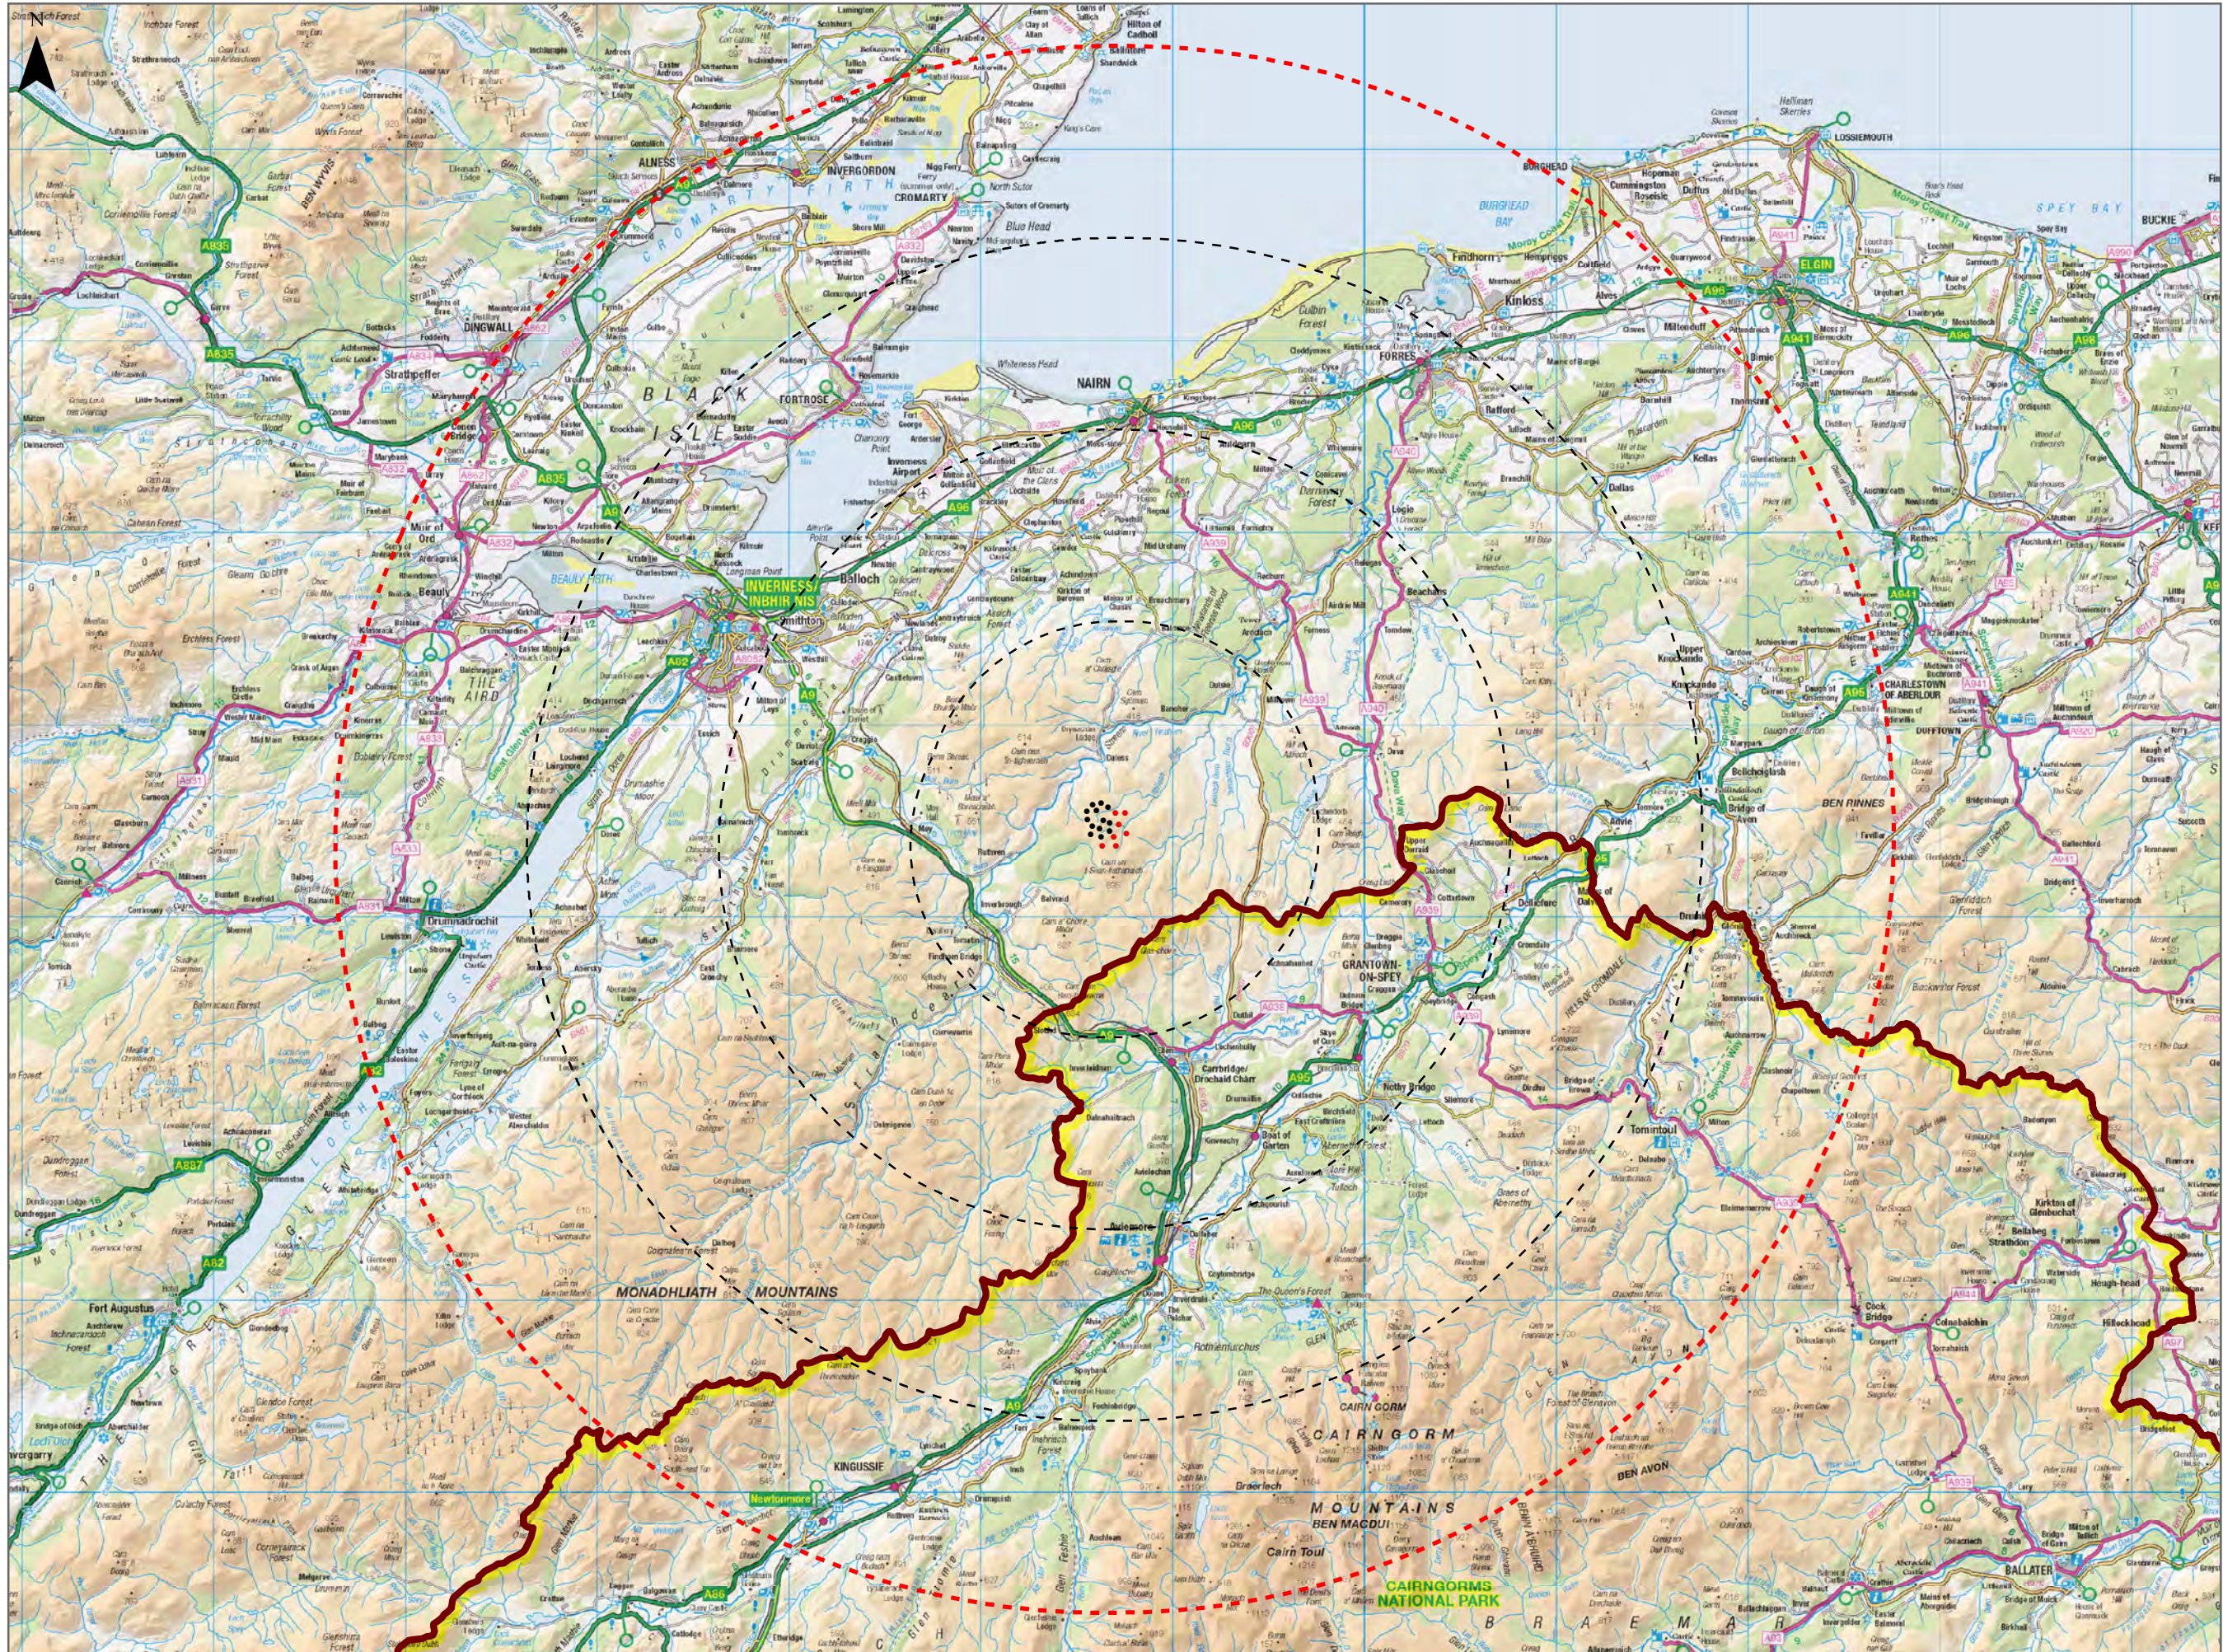

Figure 9.1: Study Area

Legend:

- Operational Tom nan Clach Turbine
- Proposed Turbine
- - - 10km Radii
- - - 40km LVIA Study Area
- ▭ Cairngorms National Park

Title:	Study Area	
	Tom na Clach Wind Farm Extension	
Source:	Contains OS data © Crown copyright and database right (2021).	
Client:	Infinergy	
Drawn by:	Checked:	
JM	JP	
Date:	Figure:	
03/01/2022	9.1	
Scale:	Revision No:	
0 2.5 5 km	1	