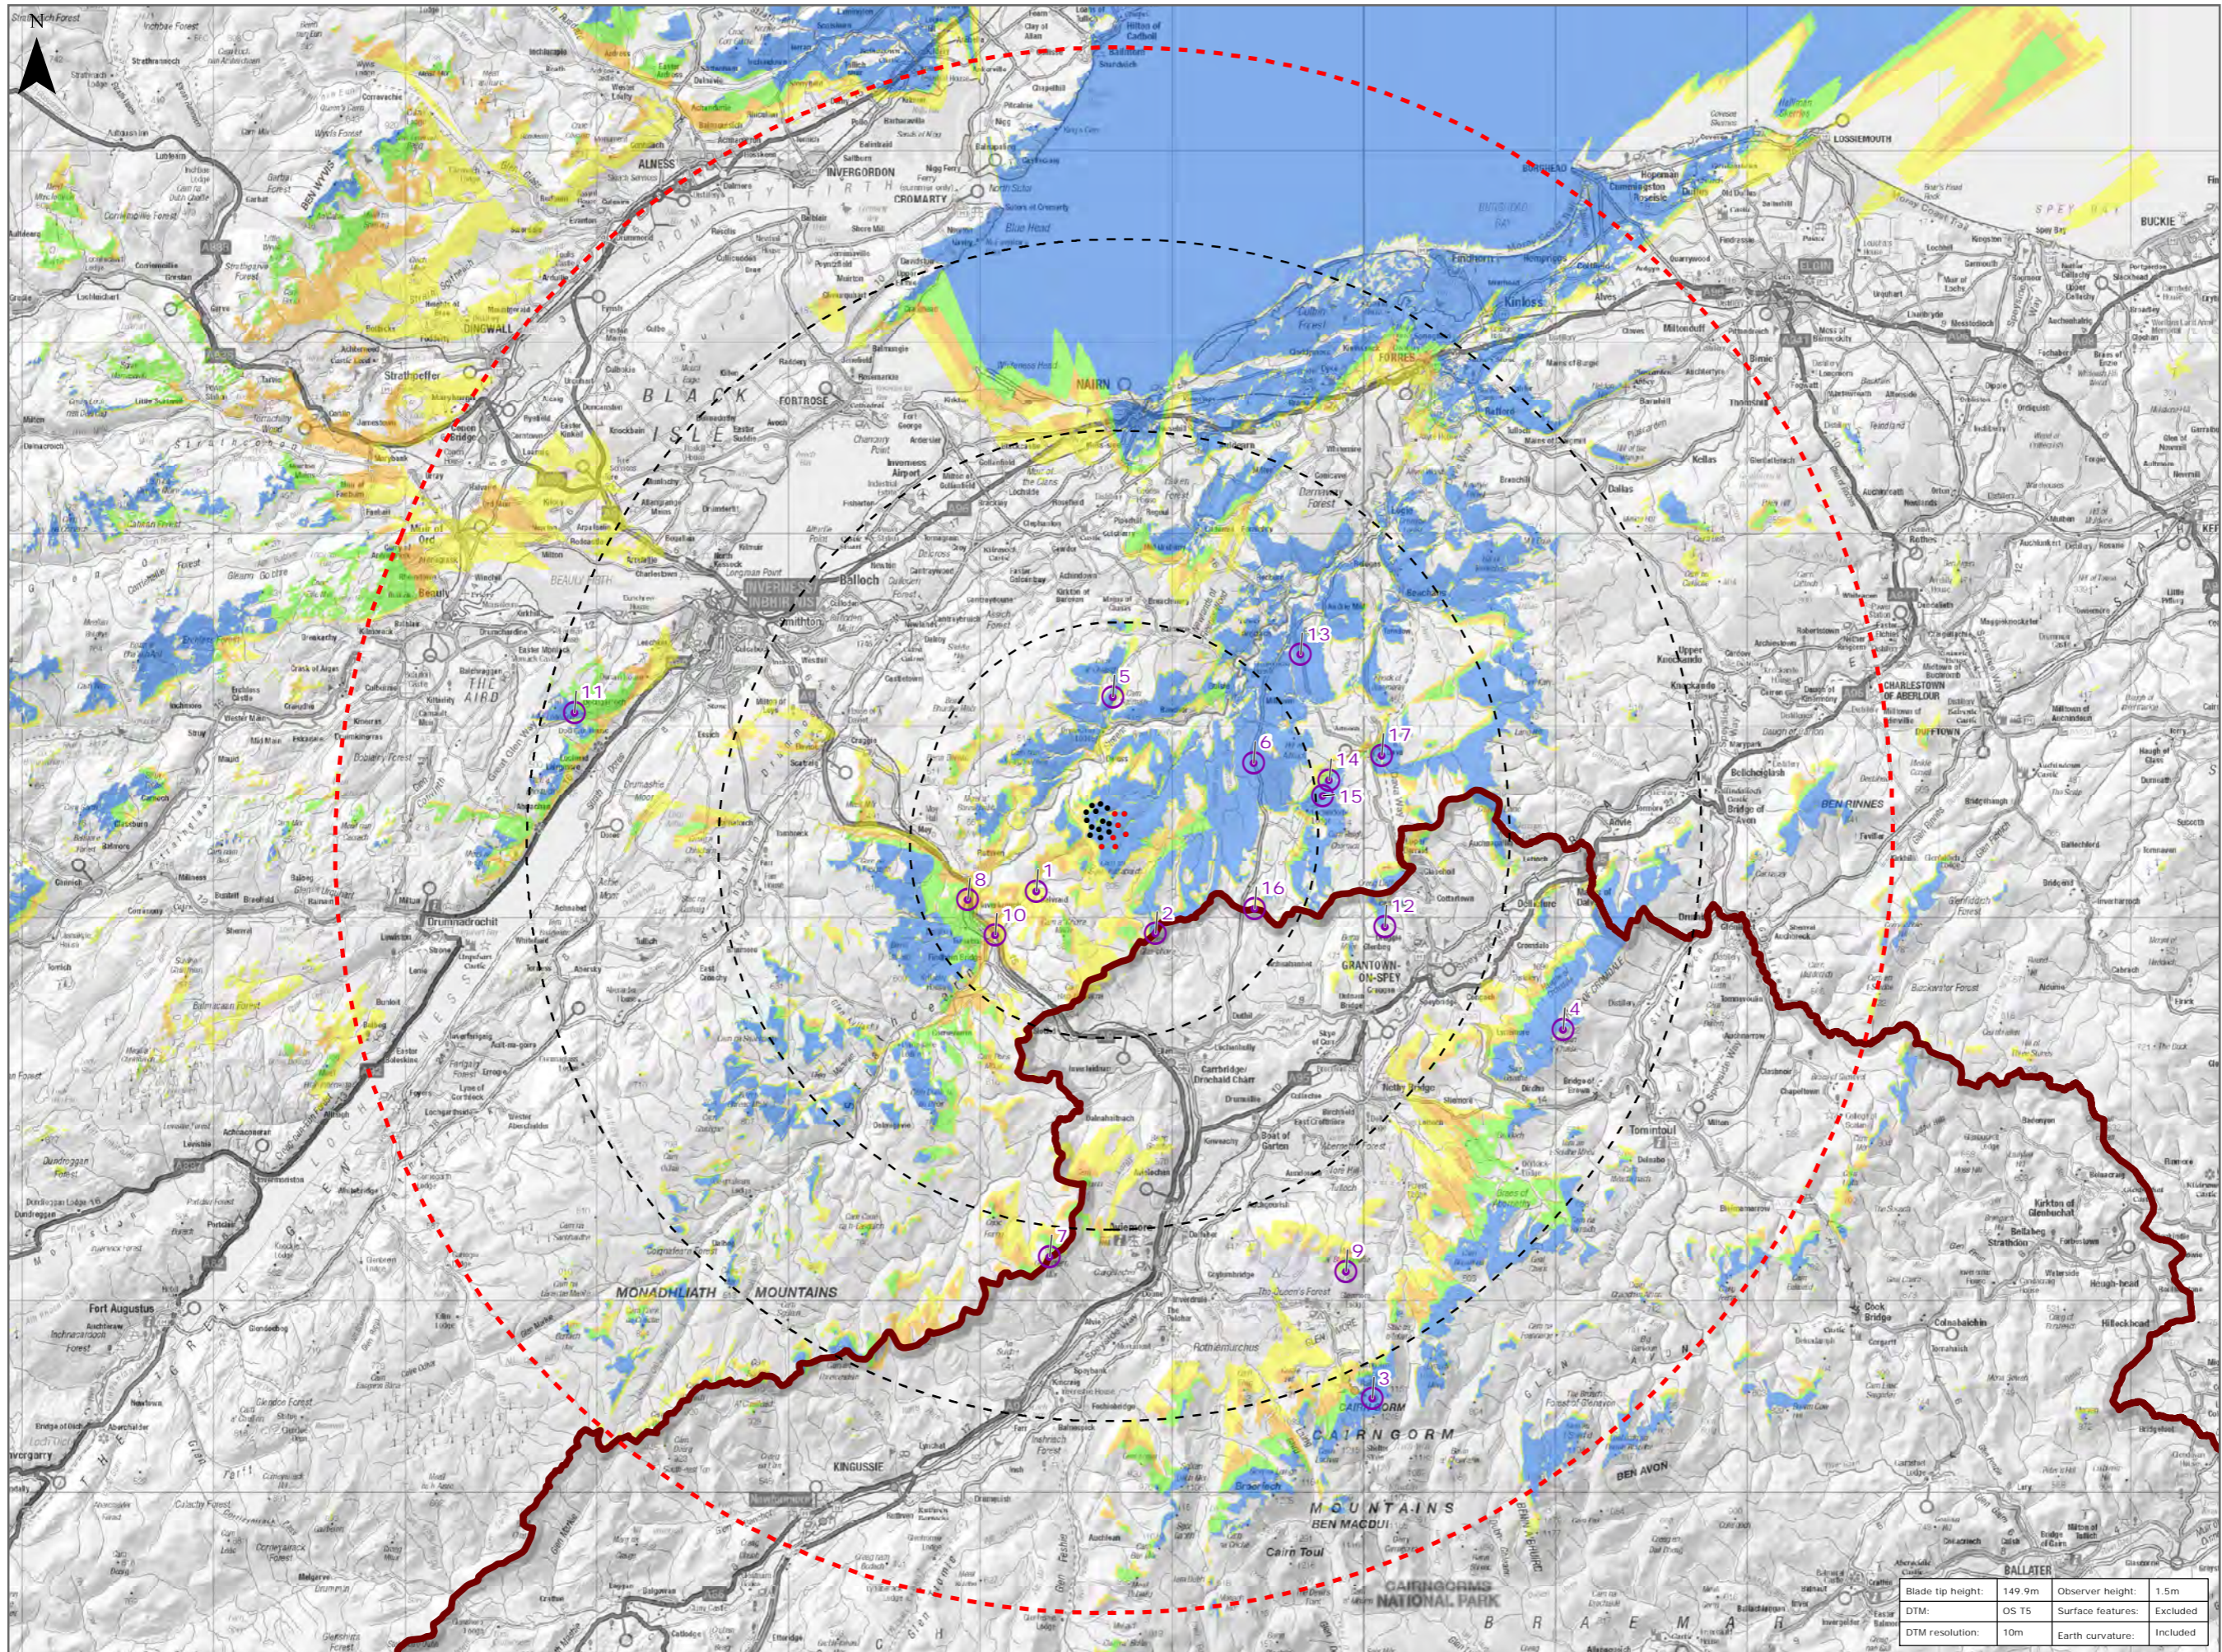

Figure 9.5a Blade Tip ZTV with Viewpoints

Legend:

- Operational Tom nan Clach Turbine
- Proposed Turbine
- 10km Radii
- - - 40km LVIA Study Area
- ▭ Cairngorms National Park

Blade Tip ZTV  
No. of Theoretically Visible Turbines

- 1 - 2
- 3 - 4
- 5 - 6
- 7

○ Viewpoint Location

1. Balvard Lodge
2. Carn Glas-Choire
3. Ptarmigan Lodge
4. Creagan a Chaise, Hills of Cromdale
5. Minor Road north of Drynachan
6. B9007 near Lochindorb
7. Geal Charn Mor, Monadhliath
8. A9 north of Tomatin Junction
9. Meall a Bhuachaillie
10. A9 River Findhorn Bridge
11. Blackford, near Dochgarroch
12. Gorton Hill
13. A939 at Milestone
14. Shore Road Lochindorb 1
15. Shore Road Lochindorb 2
16. Creag Ealraich
17. Dava Way

Title: Blade Tip ZTV with Viewpoints	
Tom na Clach Wind Farm Extension	
Source: Contains OS data © Crown copyright and database right (2021). © Crown copyright. All rights reserved (2021). Ordnance Survey Licence 0100031673	
Client: Infinergy	
Drawn by: JM	Checked: JP
Date: 03/01/2022	Figure: 9.5a
Scale: 0 2.5 5 km	Revision No: 1
Blade tip height: 149.9m	Observer height: 1.5m
DTM: OS T5	Surface features: Excluded
DTM resolution: 10m	Earth curvature: Included