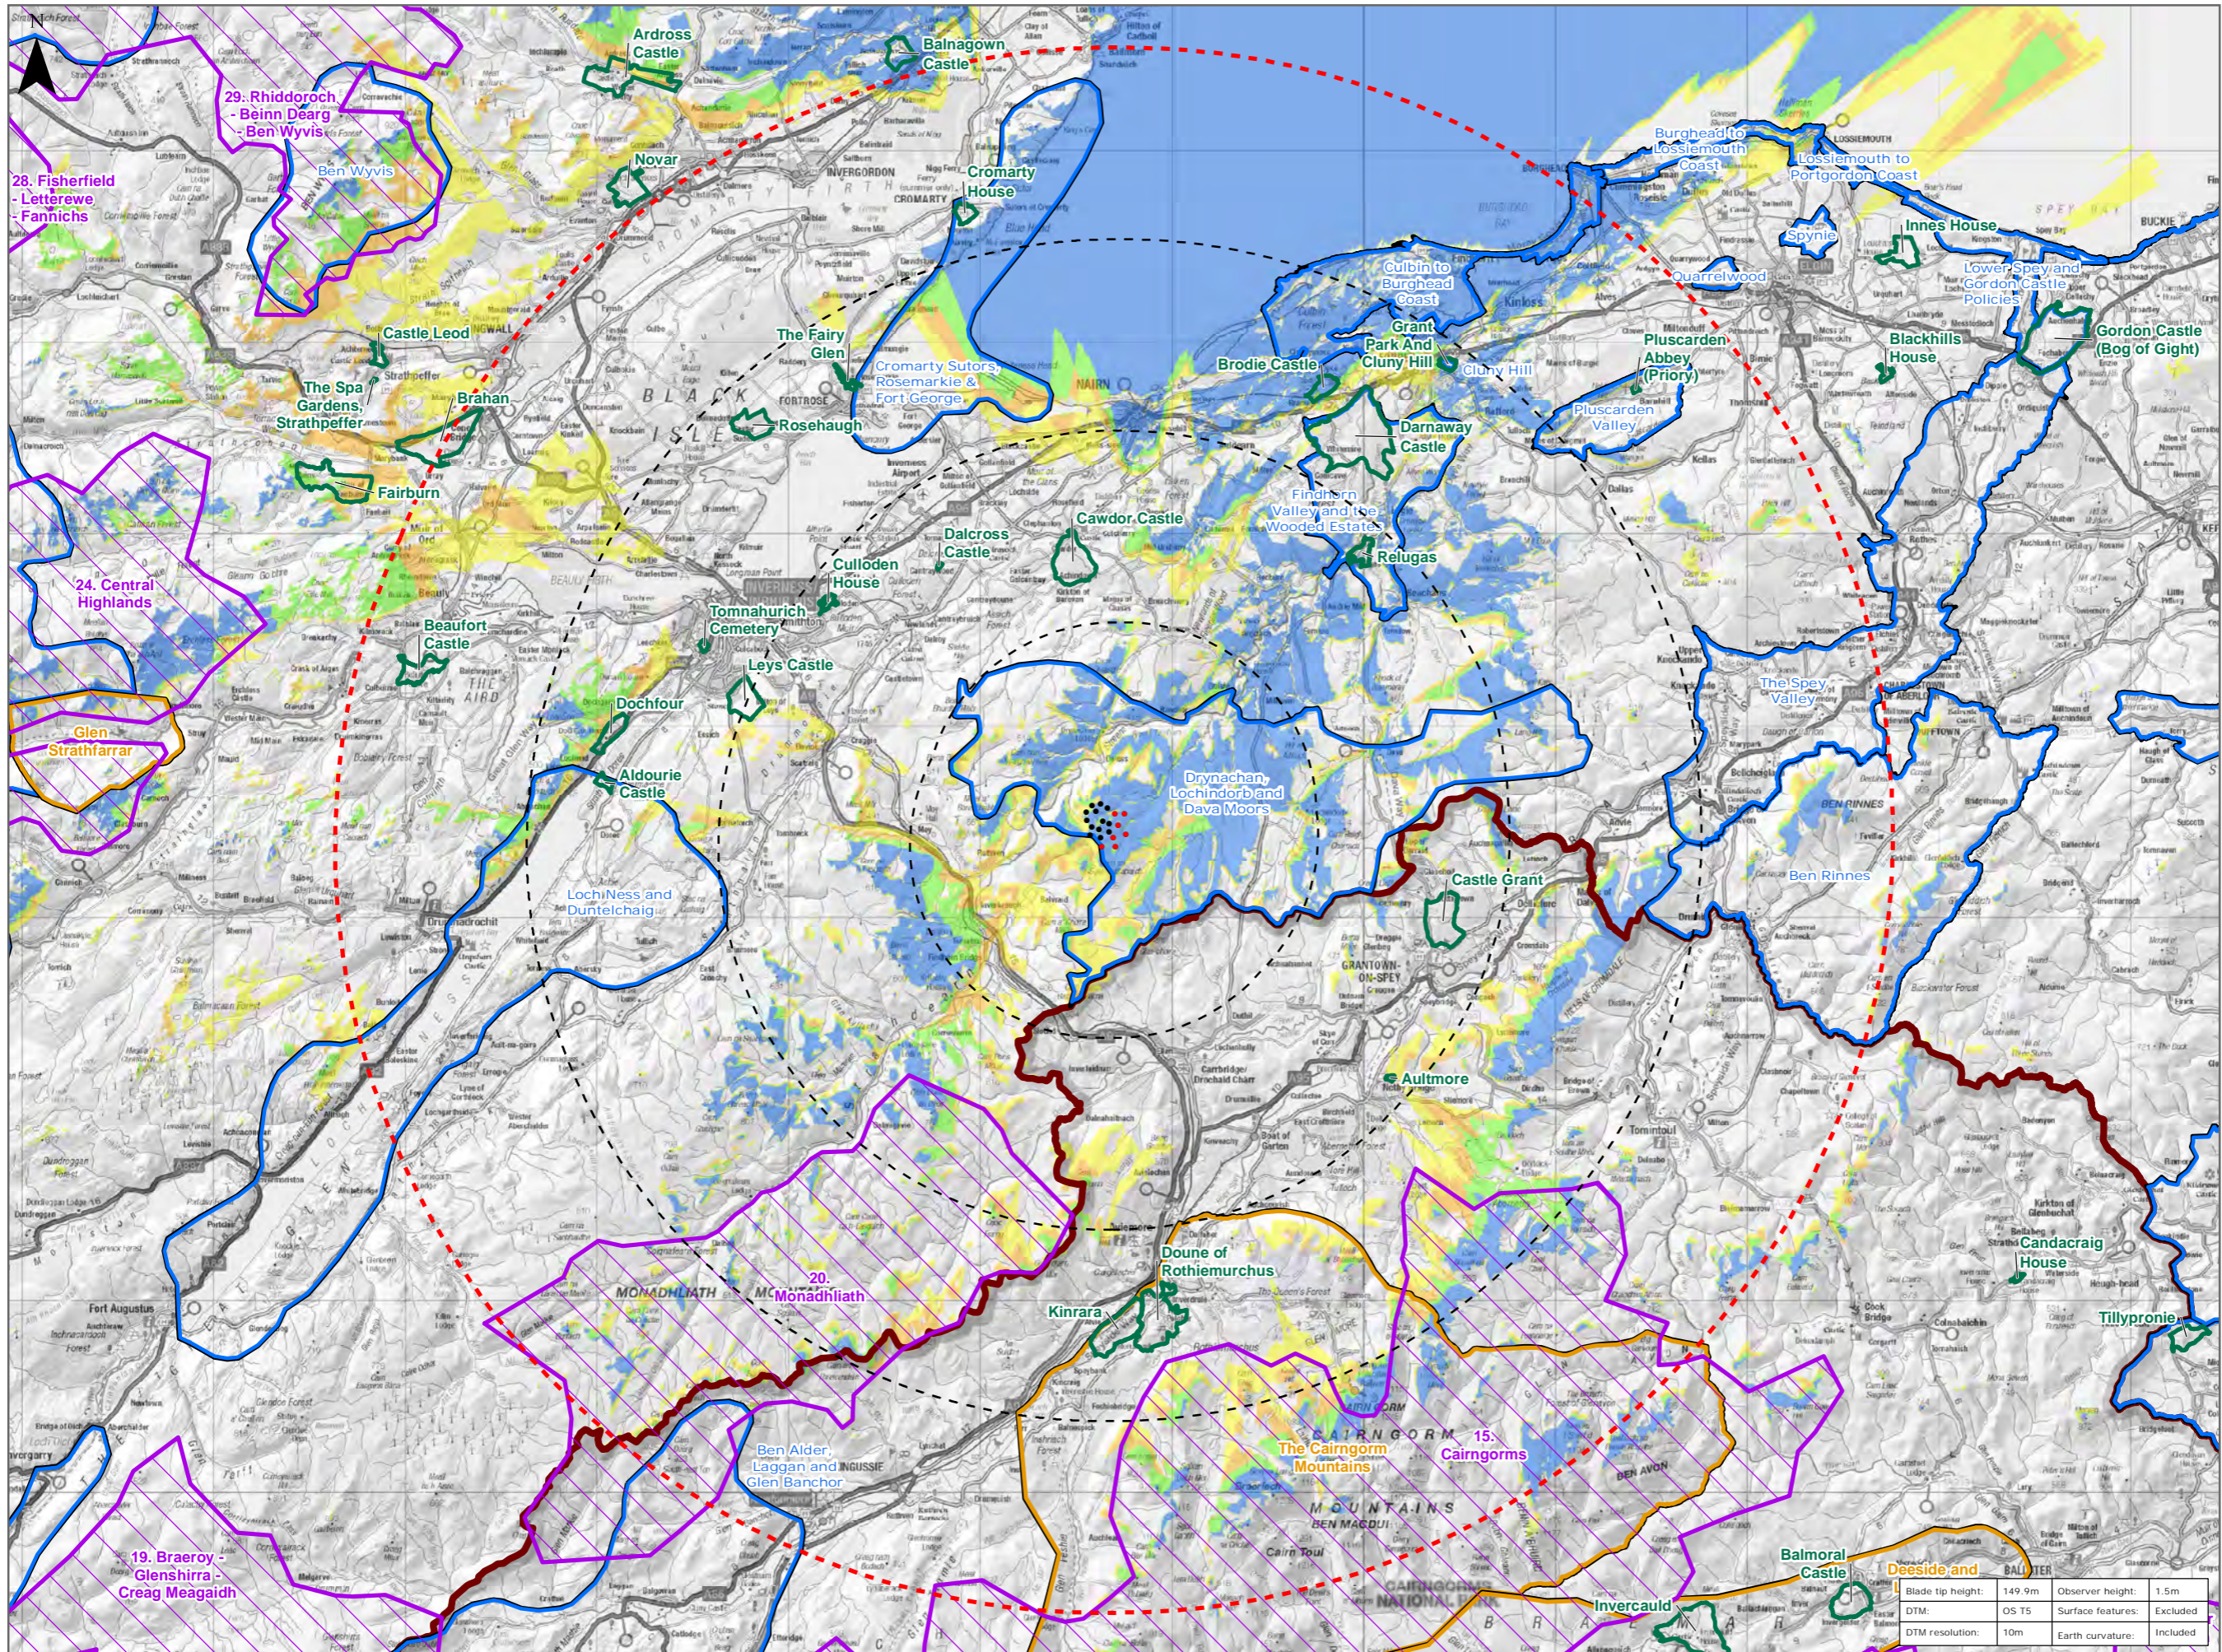

Figure 9.9 Landscape Designations and Wild Land Areas with ZTV

Legend:

- Operational Tom nan Clach Turbine
- Proposed Turbine
- 10km Radii
- 40km LVIA Study Area
- Cairngorms National Park
- Garden & Designed Landscape
- Wild Land Area
- National Scenic Area
- Special Landscape Area

Blade Tip ZTV
No. of Theoretically Visible Turbines

- 1 - 2
- 3 - 4
- 5 - 6
- 7

Title: Landscape Designations and Wild Land Areas with ZTV

Tom na Clach Wind Farm Extension

Source: Contains OS data © Crown copyright and database right (2021). © Crown copyright. All rights reserved (2021). Ordnance Survey Licence 0100031673. Contains public sector information licensed under the Open Government Licence v3.0

Client: Infinergy

Drawn by: JM	Checked: JP
Date: 03/01/2022	Figure: 9.9
Scale: 0 2.5 5 km	Revision No: 1

Blade tip height: 149.9m	Observer height: 1.5m
DTM: OS T5	Surface features: Excluded
DTM resolution: 10m	Earth curvature: Included